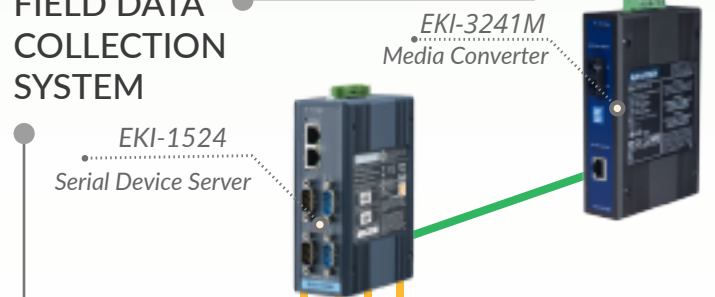

ROADSIDE TRAFFIC MANAGEMENT

-  Fiber
-  Ethernet
-  Serial

Industrial Network Backbone

INFORMATION ANALYSIS SYSTEM

EKI-7659CI
Industrial Managed Switch

ARK-2150
Industrial PC

EKI-2541M
Media Converter

FIELD DATA COLLECTION SYSTEM