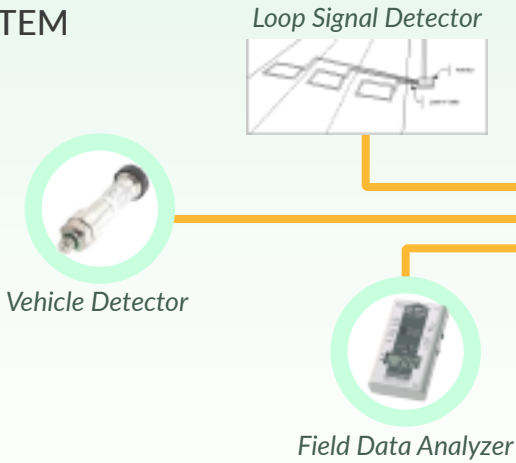

ROADSIDE TRAFFIC MANAGEMENT

-  Fiber
-  Ethernet
-  Serial

Industrial Network Backbone

INFORMATION ANALYSIS SYSTEM

EKI-7659CI
Industrial Managed Switch

ARK-2150
Industrial PC

EKI-2541M
Media Converter

FIELD DATA COLLECTION SYSTEM

Rain Detector

Fog Detector

Anemometer

Land Slide Detector

ROADSIDE INFORMATION SYSTEM